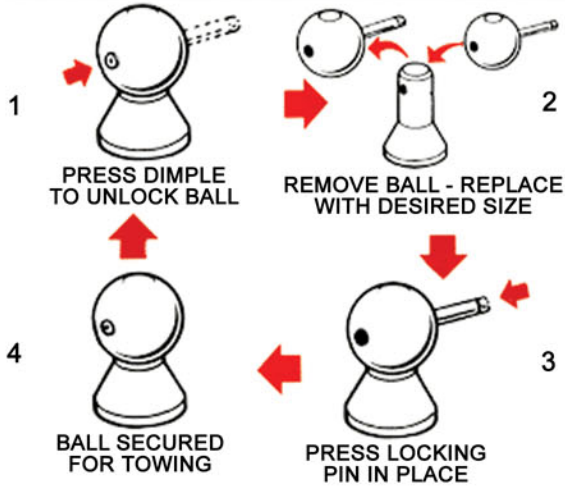

How Convert-A-Ball works?

Why Convert-A-Ball works?

Convert-A-Ball the safe, quick and convenient product designed to allow the change of towball size in a matter of seconds! Eliminates the need to carry large expensive tools to change that old rusty towball. You will never be stuck with the wrong balls again.

Simply pop the non-removable pin and attach the desired ball size, you will be on your way with the correct size towball everytime! Keeping you, your family and other road users safe from potential accidents or property damage.

Convert-A-Ball 2 Ball Complete Kits

- 02N6 1-7/8" + 50mm - 3/4" Shank (Chrome Steel)
- 02N7 1-7/8" + 50mm - 1" Shank (Chrome Steel)
- 02TY 1-7/8" + 50mm - 3/4" Shank (Stainless Steel)
- 02T1 1-7/8" + 50mm - 1" Shank (Stainless Steel)
- 02TN 1-7/8" + 50mm - 1" Long Shank (Chrome Steel)

Convert-A-Ball 3 Ball Complete Kits

- 02T3 2-5/16" + 1-7/8" + 50mm - 1" Shank (Chrome Steel)
- 02T8 2-5/16" + 1-7/8" + 50mm - 1" Shank (Stainless Steel)

Convert-A-Ball Accessories

- 02T4 1-7/8" ball only - chrome plated steel
- 02T5 1-7/8" ball only - stainless steel
- 02TD 1" shank only - Chrome
- 02TH 1" shank only in stainless steel
- 02TC 3/4" shank only - Chrome
- 02T6 50mm ball only chrome plated steel
- 02T7 50mm ball only stainless steel
- 02TG Ball carrier - PLASTIC - carries 3 balls
- 02TE Ball carrier - STEEL - carries 3 balls
- 02TU Rubber shank cover - BLACK