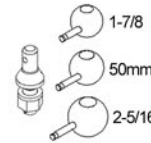

Convert-A-Ball 3 Ball Complete Kits