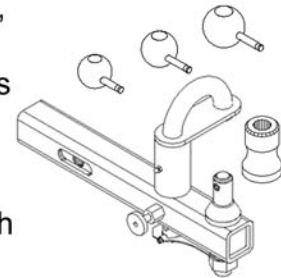

Convert-A-Ball 2 Ball Complete Kits

- 02N6 1-7/8" + 50mm - 3/4" Shank (Chrome Steel)
- 02N7 1-7/8" + 50mm - 1" Shank (Chrome Steel)
- 02TY 1-7/8" + 50mm - 3/4" Shank (Stainless Steel)
- 02T1 1-7/8" + 50mm - 1" Shank (Stainless Steel)
- 02TN 1-7/8" + 50mm - 1" Long Shank (Chrome Steel)

Convert-A-Ball 3 Ball Complete Kits

- 02T3 2-5/16" + 1-7/8" + 50mm - 1" Shank (Chrome Steel)
- 02T8 2-5/16" + 1-7/8" + 50mm - 1" Shank (Stainless Steel)

Convert-A-Ball Accessories

- 02T4 1-7/8" ball only - chrome plated steel
- 02T5 1-7/8" ball only - stainless steel
- 02TD 1" shank only - Chrome
- 02TH 1" shank only in stainless steel
- 02TC 3/4" shank only - Chrome
- 02T6 50mm ball only chrome plated steel
- 02T7 50mm ball only stainless steel
- 02TG Ball carrier - PLASTIC - carries 3 balls
- 02TE Ball carrier - STEEL - carries 3 balls
- 02TU Rubber shank cover - BLACK

Convert-A-Ball Specialty Products

Pintle Hooks

Body mount, bolt on pintle hitch, with 1" shank 3 ball stainless steel set. Rated 11360kg gross weight,

Titan hitch receiver pintle hitch, with 1" shank 3 ball stainless steel set. Rated 11360kg gross weight,