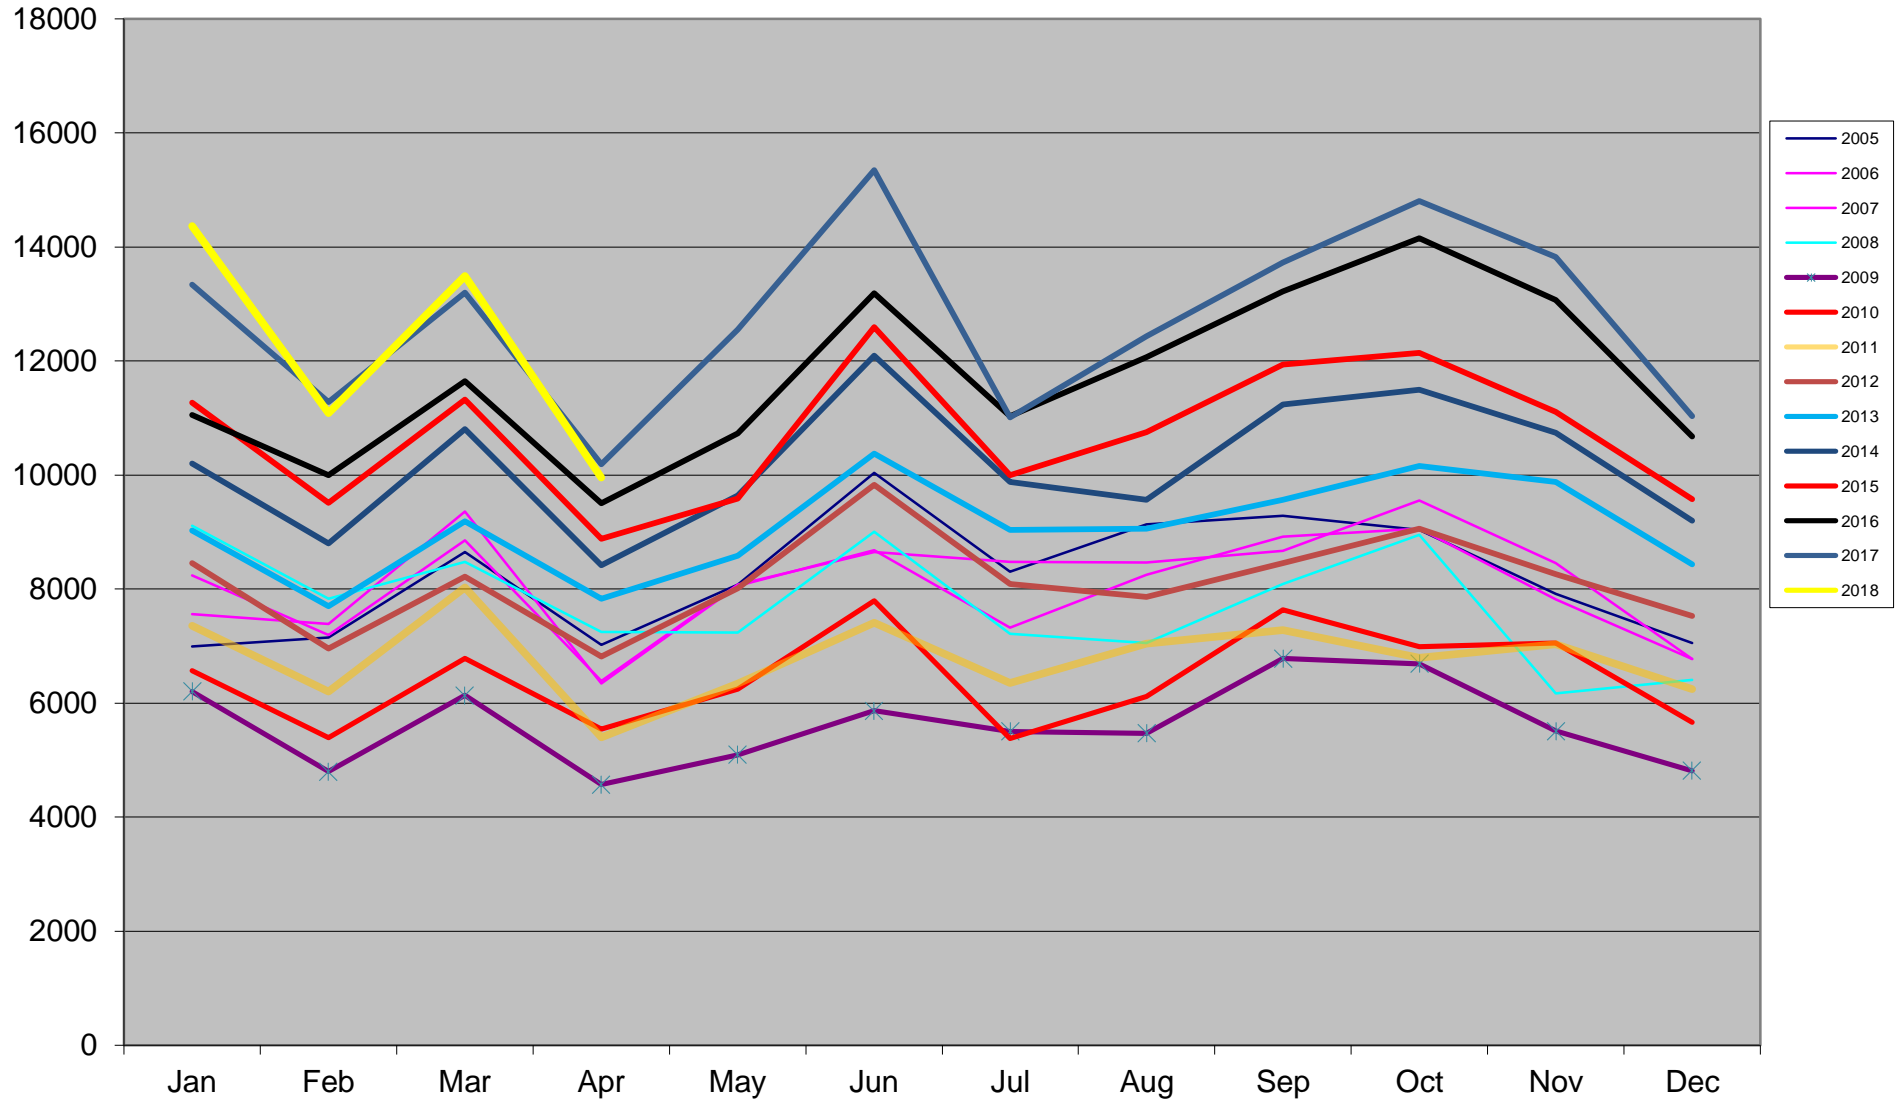

Vehicle registration figures Passenger & LCV