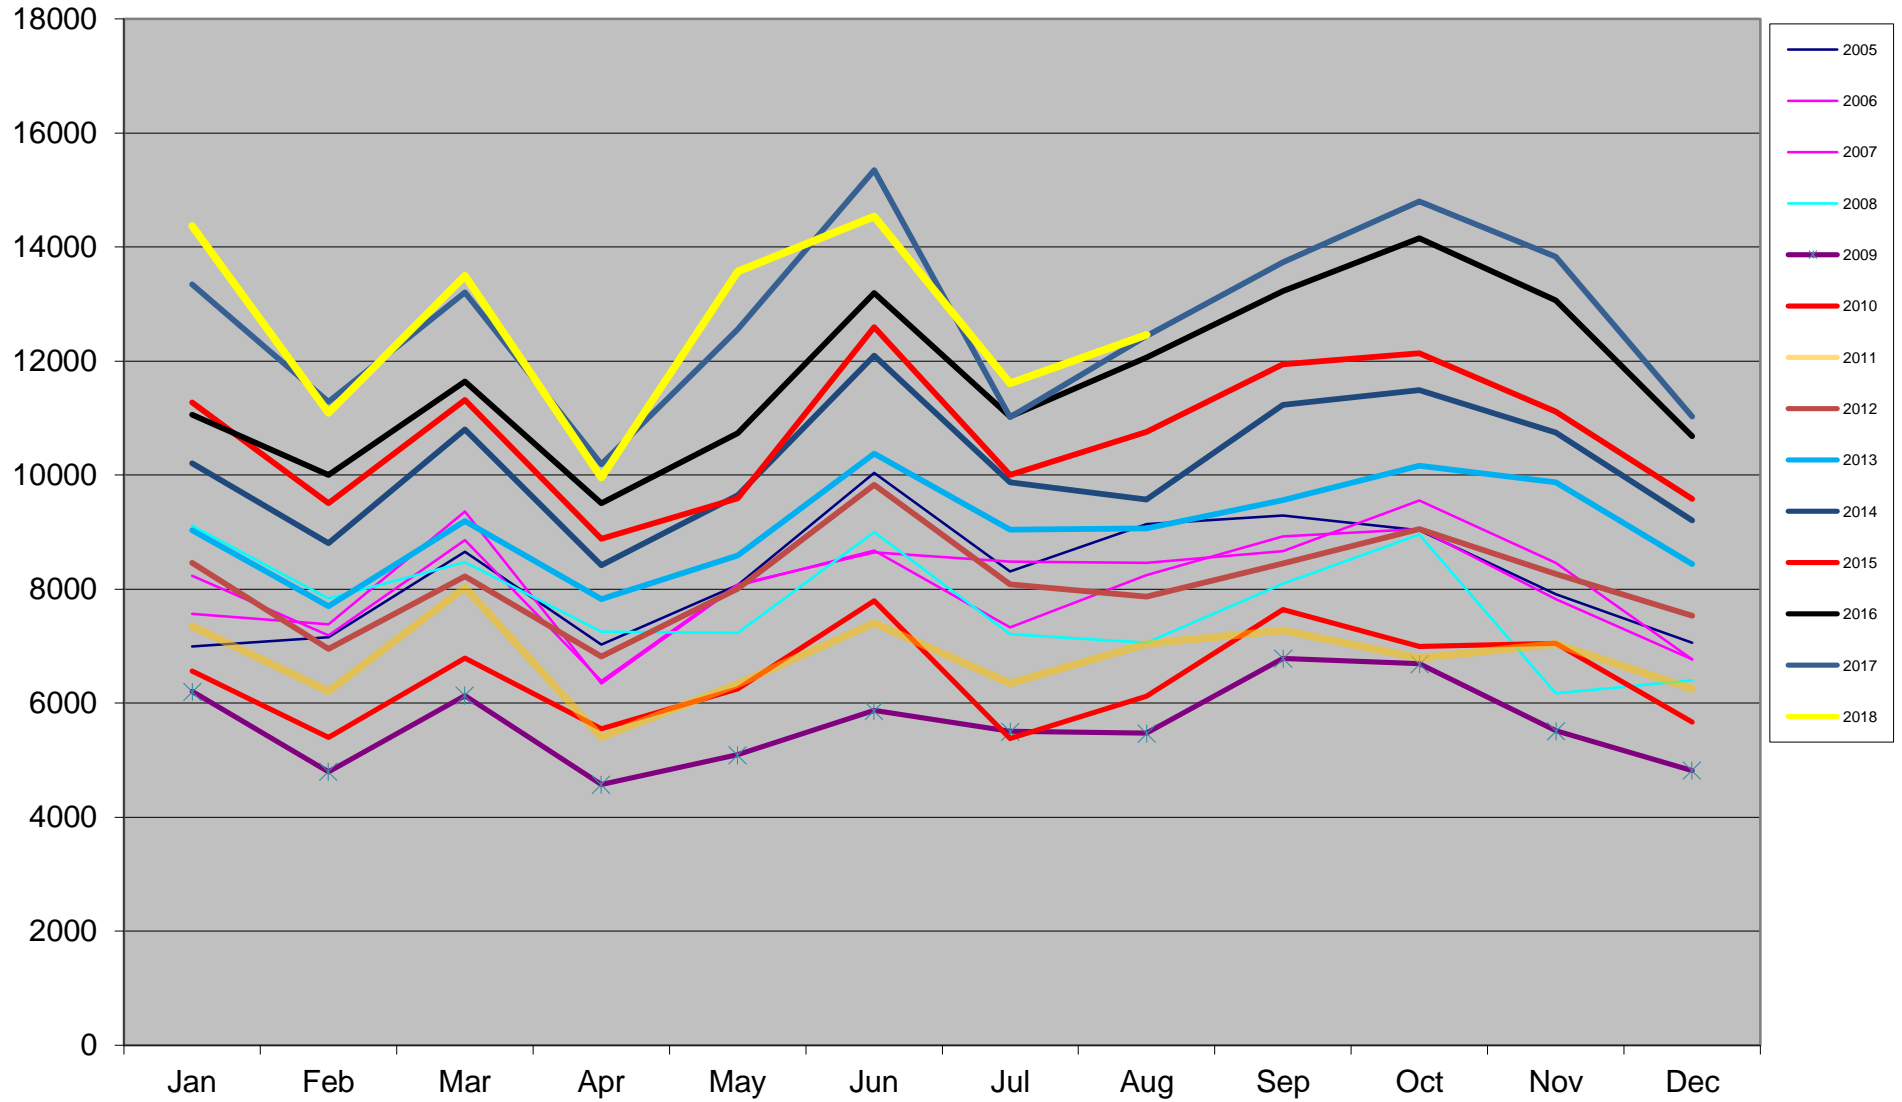

Vehicle registration figures Passenger & LCV